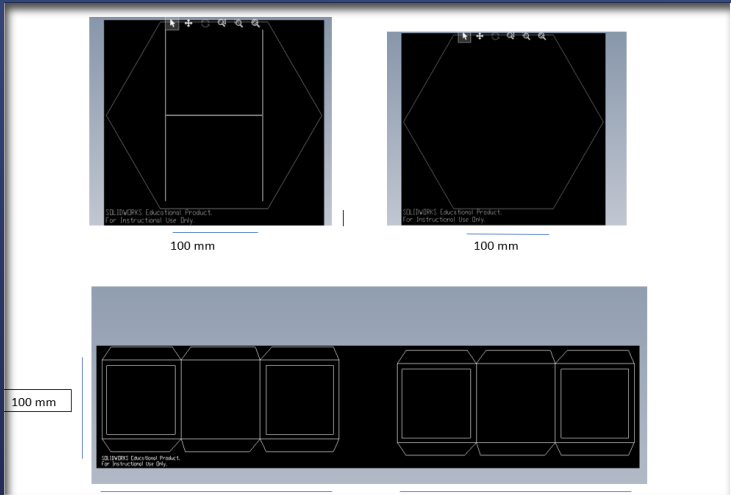

WERKTEKENING EN SOLID WORKS TEKENING