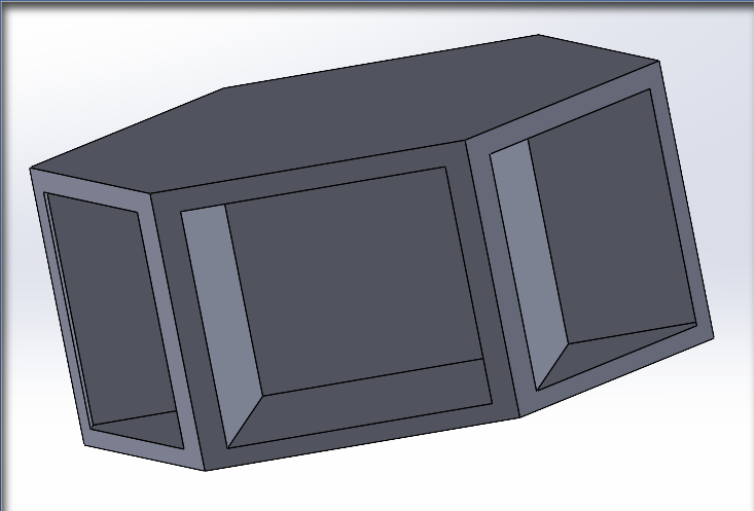

WERKTEKENING EN SOLID WORKS TEKENING